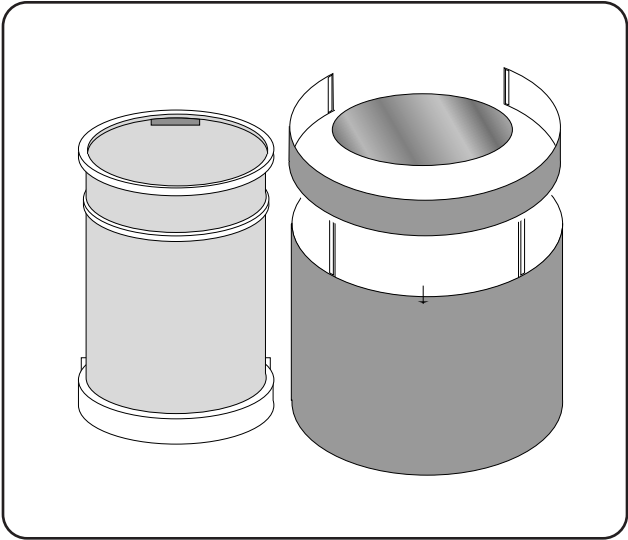

VISION 1000/2000 Pop-Up Display System

Curve Full Height (3 Quad) Panel

OVAL PODIUM CONVERSION WRAP

Top Wrap

Bottom Wrap