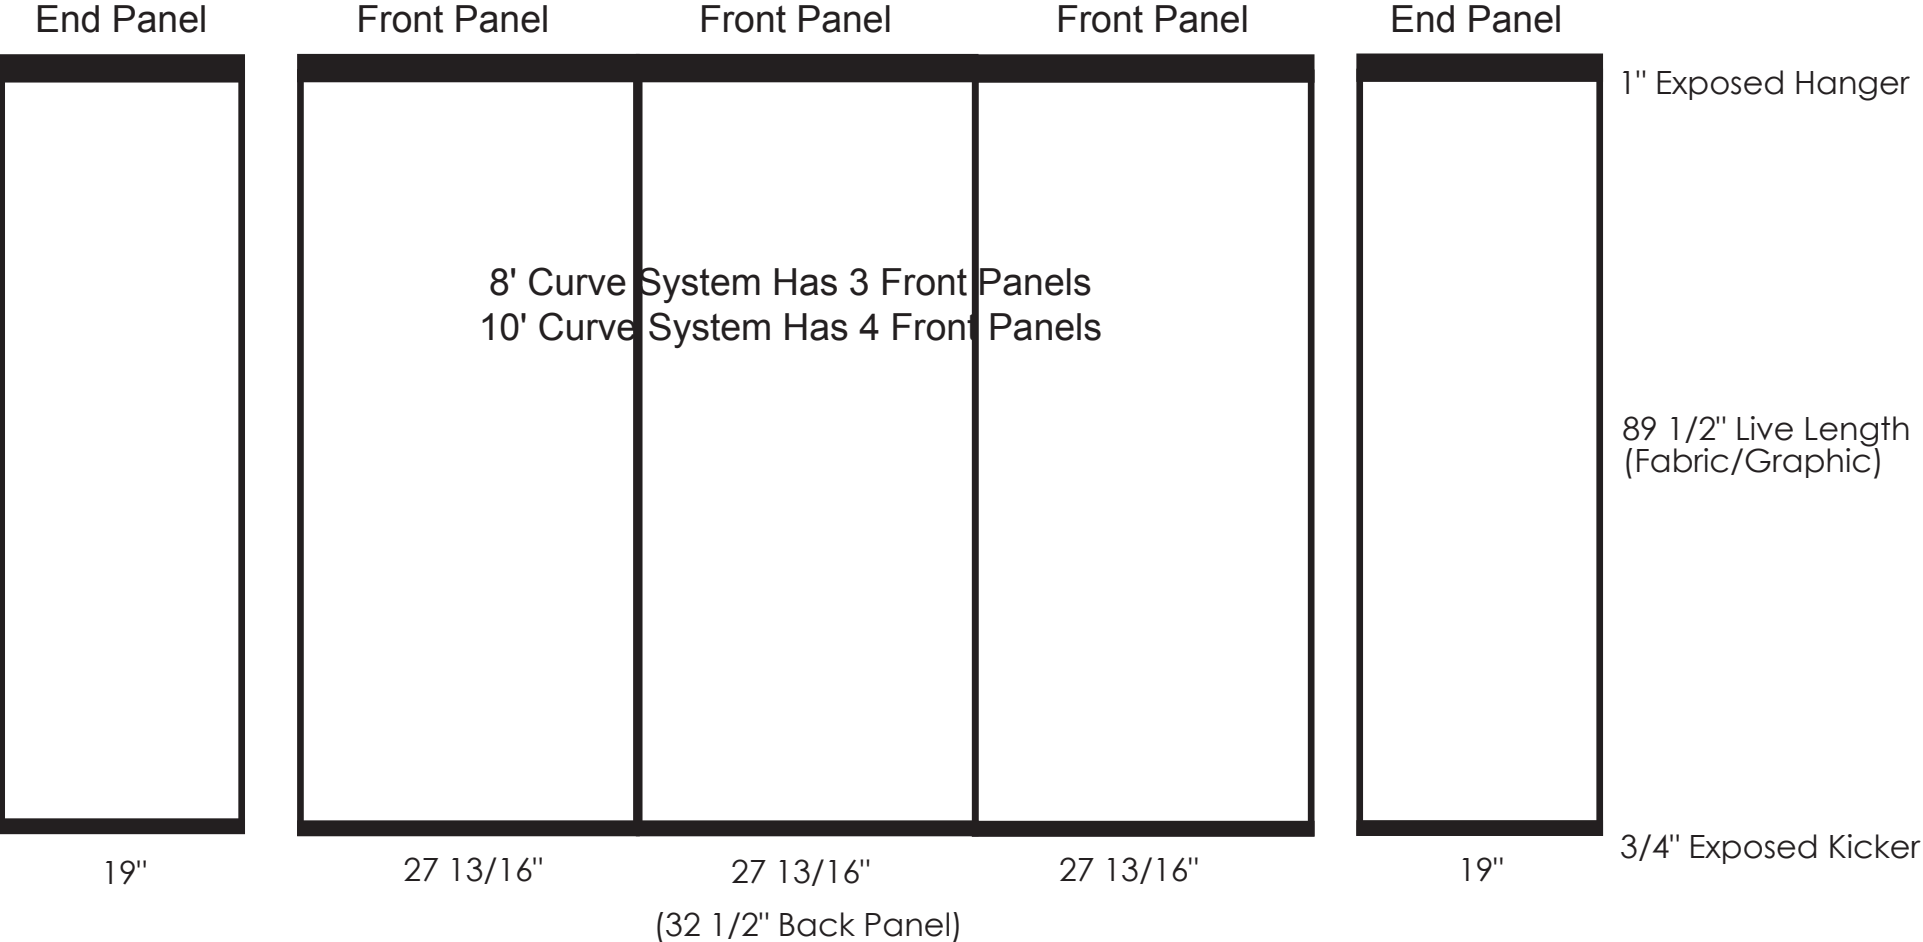

VISION 1000/2000 Pop-Up Display System

Curve Full Height (3 Quad) Panel

OVAL PODIUM CONVERSION WRAP

Top Wrap

Bottom Wrap