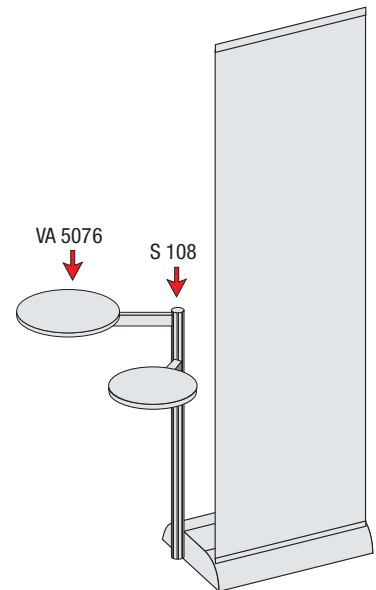

TECHNICAL INFORMATION:

[Return to Table of Contents](#)