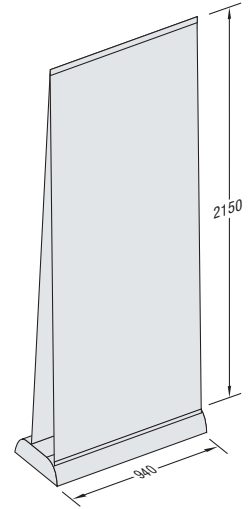

VARIO D10

ROLL-UP DISPLAY

Compact in size and quick and effective in use, this system enables graphic panels to be simply rolled out of the base unit within seconds, making it ideal for use at frequently changing venues. The display is complete with spotlight, which is housed in the base unit when being transported, all fitting into a practical carry bag. Available in two standard widths of 840 and 940 mm, multiple units can be joined by connectors to provide a back wall with large format graphics.

Example type: VA 9421 (one-sided), VA 9701

Spotlight VA 9701

VA 9523 and VA 9524

Light Attachment

BASIC MODULES:

VA 9422
one-sided
width 840 mm
VA9432 includes bag

VA 9421
one-sided
width 940 mm
VA9431 includes bag

VA 9524
double-sided
width 840 mm
VA9534 includes bag

VA 9523
double-sided
width 940 mm
VA9533 includes bag
Supplied without panels, stretched panel size 2300 mm.

ACCESSORIES:

VA 9603
Transport bag
for VA 9422