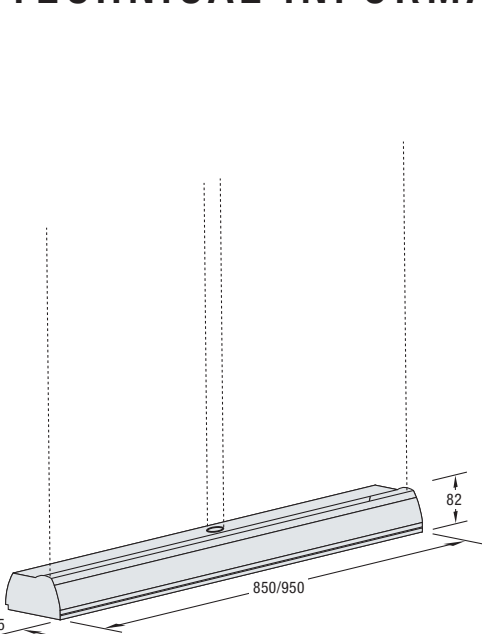

TECHNICAL INFORMATION:

[Return to Table of Contents](#)