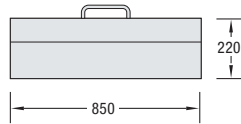

VA 9604
Transport bag
for VA 9524