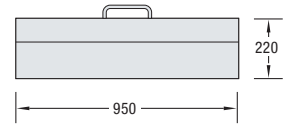

VA 9605
Transport bag
for VA 9523