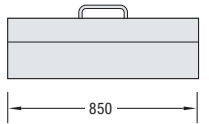

VARIO D10

ROLL-UP DISPLAY

Compact in size and quick and effective in use, this system enables graphic panels to be simply rolled out of the base unit within seconds, making it ideal for use at frequently changing venues. The display is complete with spotlight, which is housed in the base unit when being transported, all fitting into a practical carry bag. Available in two standard widths of 840 and 940 mm, multiple units can be joined by connectors to provide a back wall with large format graphics.

Example type: VA 9421 (one-sided), VA 9701

Spotlight VA 9701

VA 9523 and VA 9524

Light Attachment

BASIC MODULES:

VA 9422
one-sided
width 840 mm
VA9432 includes bag

VA 9421
one-sided
width 940 mm
VA9431 includes bag

VA 9524
double-sided
width 840 mm
VA9534 includes bag

VA 9523
double-sided
width 940 mm
VA9533 includes bag
Supplied without panels, stretched panel size 2300 mm.

ACCESSORIES:

VA 9603
Transport bag
for VA 9422