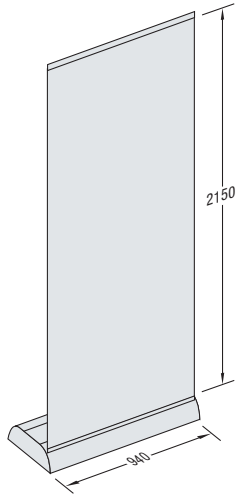

VARIO D10

ROLL-UP DISPLAY

Compact in size and quick and effective in use, this system enables graphic panels to be simply rolled out of the base unit within seconds, making it ideal for use at frequently changing venues. The display is complete with spotlight, which is housed in the base unit when being transported, all fitting into a practical carry bag. Available in two standard widths of 840 and 940 mm, multiple units can be joined by connectors to provide a back wall with large format graphics.

Example type: VA 9421 (one-sided), VA 9701

Spotlight VA 9701

VA 9523 and VA 9524

Light Attachment

BASIC MODULES:

VA 9422
one-sided
width 840 mm
VA9432 includes bag

VA 9421
one-sided
width 940 mm
VA9431 includes bag

VA 9524
double-sided
width 840 mm
VA9534 includes bag

VA 9523
double-sided
width 940 mm
VA9533 includes bag
Supplied without panels, stretched panel size 2300 mm.

ACCESSORIES:

VA 9603
Transport bag
for VA 9422