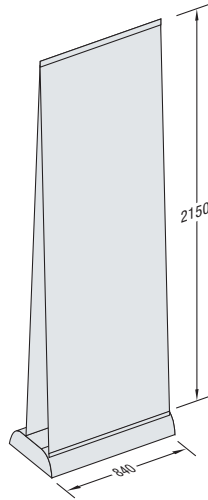

VARIO D10

ROLL-UP DISPLAY

Compact in size and quick and effective in use, this system enables graphic panels to be simply rolled out of the base unit within seconds, making it ideal for use at frequently changing venues. The display is complete with spotlight, which is housed in the base unit when being transported, all fitting into a practical carry bag. Available in two standard widths of 840 and 940 mm, multiple units can be joined by connectors to provide a back wall with large format graphics.

Example type: VA 9421 (one-sided), VA 9701

Spotlight VA 9701

VA 9523 and VA 9524

Light Attachment

BASIC MODULES:

VA 9422
one-sided
width 840 mm
VA9432 includes bag

VA 9421
one-sided
width 940 mm
VA9431 includes bag

VA 9524
double-sided
width 840 mm
VA9534 includes bag

VA 9523
double-sided
width 940 mm
VA9533 includes bag
Supplied without panels, stretched panel size 2300 mm.

ACCESSORIES:

VA 9603
Transport bag
for VA 9422