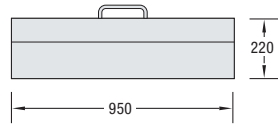

Example type: VA 9421 (one-sided), VA 9701

Spotlight VA 9701

VA 9523 and VA 9524

Light Attachment

BASIC MODULES:

VA 9422
one-sided
width 840 mm
VA9432 includes bag

VA 9421
one-sided
width 940 mm
VA9431 includes bag

VA 9524
double-sided
width 840 mm
VA9534 includes bag

VA 9523
double-sided
width 940 mm
VA9533 includes bag
Supplied without panels, stretched panel size 2300 mm.

ACCESSORIES:

VA 9603
Transport bag
for VA 9422