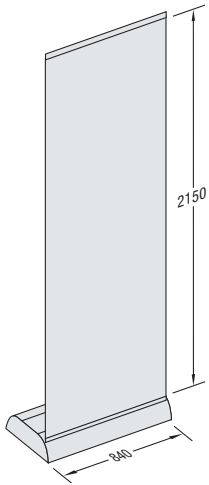

VARIO D10

ROLL-UP DISPLAY

Compact in size and quick and effective in use, this system enables graphic panels to be simply rolled out of the base unit within seconds, making it ideal for use at frequently changing venues. The display is complete with spotlight, which is housed in the base unit when being transported, all fitting into a practical carry bag. Available in two standard widths of 840 and 940 mm, multiple units can be joined by connectors to provide a back wall with large format graphics.

Example type: VA 9421 (one-sided), VA 9701

Spotlight VA 9701

VA 9523 and VA 9524

Light Attachment

BASIC MODULES:

VA 9422
one-sided
width 840 mm
VA9432 includes bag

VA 9421
one-sided
width 940 mm
VA9431 includes bag

VA 9524
double-sided
width 840 mm
VA9534 includes bag

VA 9523
double-sided
width 940 mm
VA9533 includes bag
Supplied without panels, stretched panel size 2300 mm.

ACCESSORIES:

VA 9603
Transport bag
for VA 9422