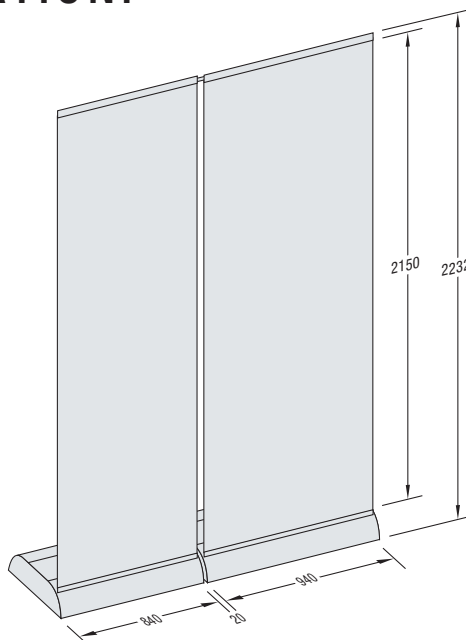

TECHNICAL INFORMATION:

[Return to Table of Contents](#)