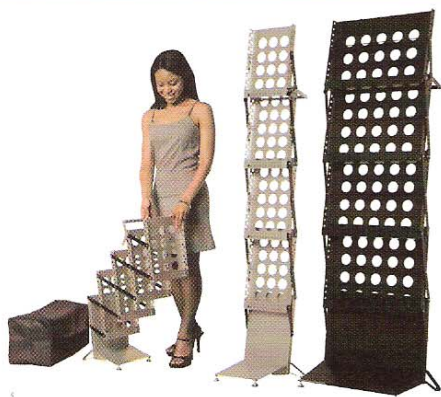

Literature Racks

Illusion COLLAPSIBLE

- Exceedingly versatile
- 4-pocket
- Cantilevers to compact portable size
- Single or double widths available
- Textured black and silver finish complete with carry bag

Zed-Up COLLAPSIBLE

- 6-pocket
- Collapses and packs away for transport
- Single or double widths available
- Textured black or high shine silver finish complete with carry bag

Zed-Up Light COLLAPSIBLE

- Lightweight version of Zed-Up
- Constructed from aluminum and plastic
- Comes complete with a hard carry case
- Available in silver finish

Innovate MODULAR

- Stylish and practical
- 10-pocket
- Modular design
- Matte black or High shine silver finish complete with carry bag

Jazz MODULAR

- Unique pockets allow for portrait or landscape literature
- 3-pocket
- Silver or black finish complete with carry bag

Slope FLAT PACK

- Elegant curved design
- 3-pocket
- Packs Flat for easy transport
- Black or silver finish complete with carry bag

10-Up FLAT PACK

- Slim-line attractive design
- 10-pocket
- Versatility of folding flat
- Matte black finish complete with carry bag