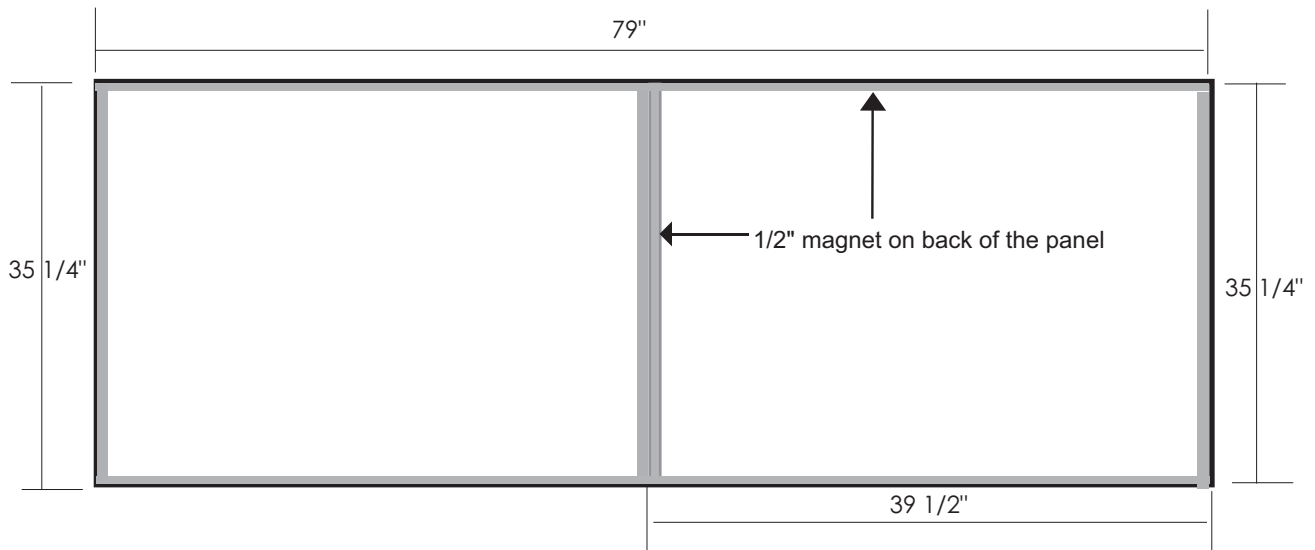

Curve Pop-Up Counter System

One Piece Panel Wrap

Recommended Graphic Panel Thickness: 15 - 20 mil