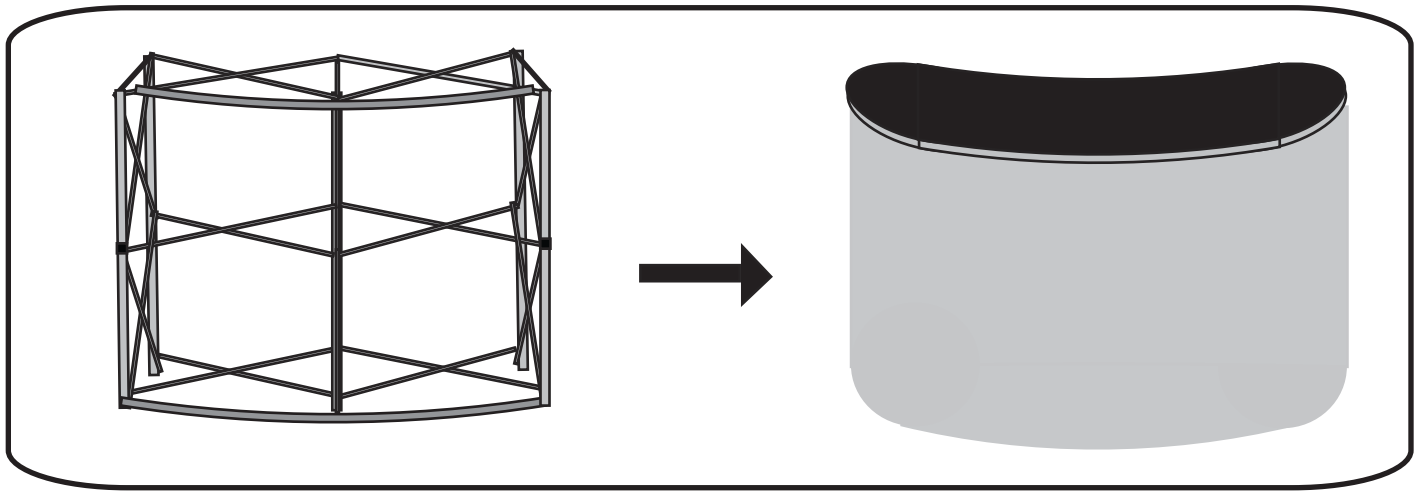

Curve Pop-Up Counter System

One Piece Panel Wrap

Recommended Graphic Panel Thickness: 15 - 20 mil