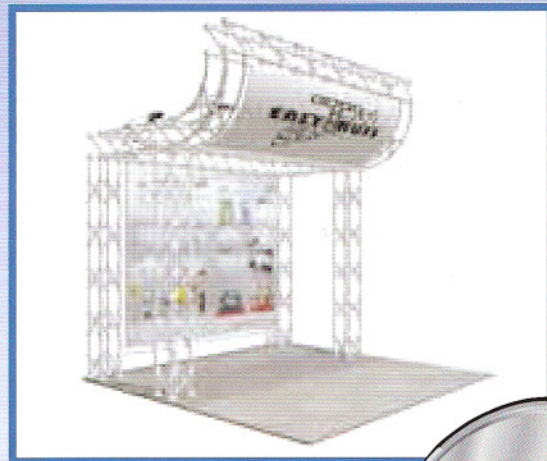

DENMAR

DISPLAYS & EXHIBITS CORP.

P: 519-342-8505 C: 519-239-8508

WWW.DENMARDISPLAYS.COM

AMAZING FOLDABLE TRUSS SYSTEM

STURDY TRUSS SYSTEM THAT IS TRULY PORTABLE