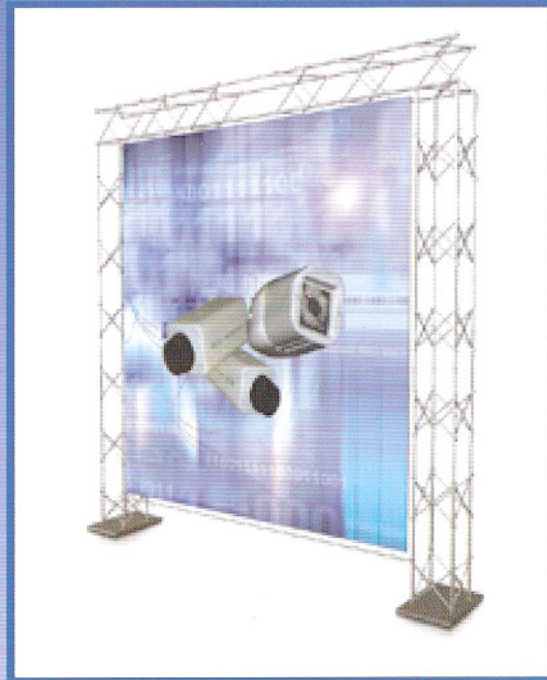

DENMAR

DISPLAYS & EXHIBITS CORP.

P: 519-342-8505 C: 519-239-8508

WWW.DENMARDISPLAYS.COM

AMAZING FOLDABLE TRUSS SYSTEM

STURDY TRUSS SYSTEM THAT IS TRULY PORTABLE