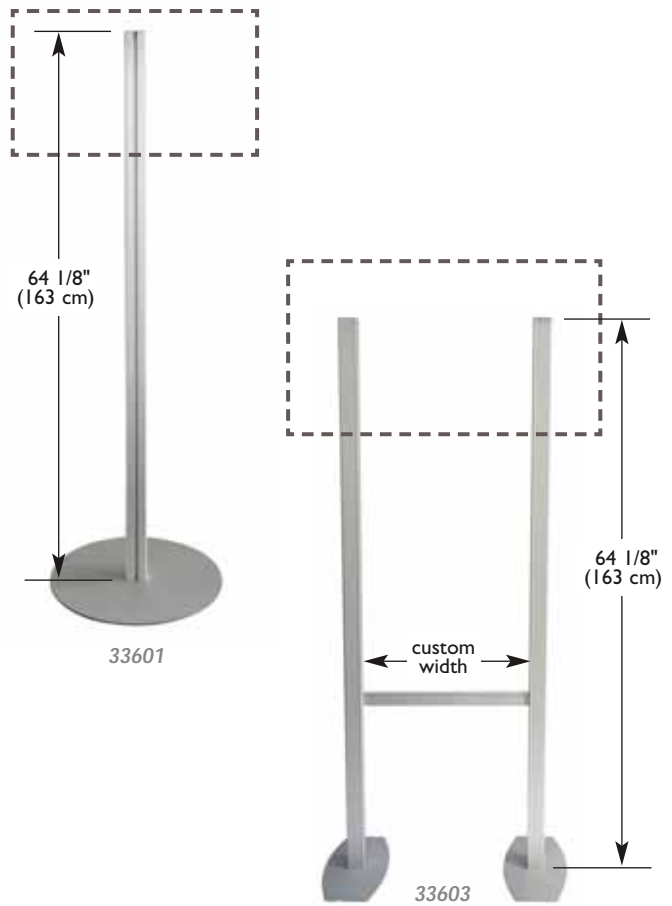

MONITORSTAND

Catch Your Eyes with a Dynamic Show.

MonitorStand has single or double stand(s). Single stand can hold max. 30" monitor and double stand can hold max. 42" monitor. Adjust the position of the mounting bracket (not included) to fit different sizes of monitors. Standard post height is 64 1/8" (163 cm). Other heights are available.

SPECIFICATIONS

MonitorStand, clear anodized aluminum post(s) incl. steel base(s) in silver grey paint. Mounting bracket and monitor not included.

- 33601 Single Monitor Stand (for max. 30" monitor)
- 33603 Double Monitor Stand (for max. 42" monitor)