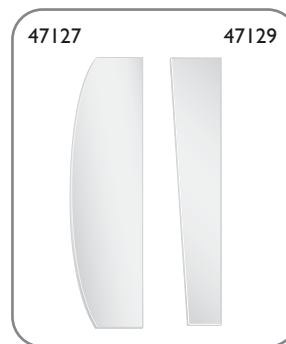

- 47100 Decor Cap, Round, Grey
  3 3/4" (9.5 cm) diam. x 2 5/16" (6 cm) H
- 47019 Vertical Post, Straight, 78 3/4" (200 cm)
- 47011 Horizontal bar, Curved, 68" (172.7 cm)
- 47013 Horizontal bar, Straight, 68" (172.7 cm)
- 47103 Base Plate, Steel, Silver painted, Sandtex finish,
  for Straight PlentyWall, 22" L x 10" W x 1/4" H
  (56 cm L x 25.4 cm W x 0.6 cm H)
- 47105 Base Plate, Steel, Silver painted, Sandtex finish,
  for Curved PlentyWall, 18" L x 9" W x 1/4" H
  (45.7 cm L x 23 cm W x 0.6 cm H)
- 47109 Halogen Spotlight, 50 W, Chrome, w. clip and spigot fitting
  into vertical post or pre-drilled hole in top horizontal
  bar. Incl. 8.8 feet cord and transformer
- 47127 Side Panel, Curved, Frosted Clear Acrylic,
  incl. top & bottom holders, 15 3/8" W x 74 11/16" H
  (39 cm W x 189.7 cm H)
- 47129 Side Panel, Angled, Frosted Clear Acrylic,
  incl. top & bottom holders, 11 1/2" W x 71 13/16" H
  (29.2 cm W x 182.4 cm H)
- 47130 Table, Oval, laminate w. brush aluminum appearance,
  19 1/8" L x 14" W (48.3 cm L x 35.6 cm W), incl. bracket
  and leg, attached to existing base plate (*indicate desired
  total height from floor*)
- 47132 Shelf, Round, laminate w. brush aluminum appearance,
  3 3/4" (9.5 cm) diam., incl. fully vertically adjustable bracket,
  using an Allen Key
- 47134 Brochure Holder, Clear Acrylic, attached with screws
  8 3/4" W x 9 3/4" H x 1 11/16" D
  (22.2 cm W x 24.8 cm H x 4.3 cm D)
- 47136 Brochure Holder, Clear Acrylic, attached with screws
  4 1/4" W x 6 1/2" H x 1 11/16" D
  (10.8 cm W x 16.5 cm H x 4.3 cm D)

Customized sizes and colours available