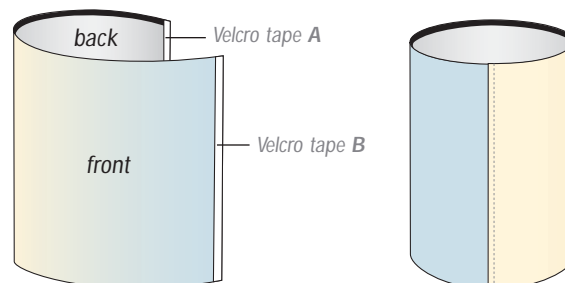

SPECIFICATIONS

RoundUp, set of top and bottom plates in light grey, w. magnetic tape attached. Other colours available. Panel wrap not included.

45610 Set of Top & Bottom Plates, Light Grey, diam. 22" (56 cm)

Plate material: ABS plastic

Wrap: Various graphic panel options, Frontrunner, or transparent panel. Attached with magnetic strips on top & bottom edges and Velcro tape to connect wrap vertically. The standard thickness is 0.03", but varies depending on application.

Packaging: Nylon bag or carton box with carrying handle for plates and carton box for panel wrap

OPTIONAL PARTS & ACCESSORIES

- 45611 Bottom Plate, Light Grey, diam. 22" (56 cm)
- 45612 Top Plate, Light Grey, diam. 22" (56 cm)
- 45613 Middle Plate, Light Grey, diam. 22" (56 cm)
- 46115 Frontrunner Wrap, Black (*indicate height, max. 48" / 122 cm*)
- 45625 Transparent Panel Wrap incl. bottom shelf (Grey / Black) (*indicate height, max. 48" / 122 cm*)
- 45617 Nylon Bag, Padded, Black

PACKAGING: Carton boxes

The plates come in a sturdy re-usable carrying box. The plastic handle makes it convenient to take on the go. One box can hold one set of top and bottom plates, or one middle plate.

The wrap is vertically connected with Velcro tape and attached to the plates with magnetic tape. The magnetic tape on the top and bottom of the wrap is cut 1" (2.5 cm) shorter as not to overlap the Velcro tape.

The two vertical ends of the wrap join to each other by overlapping Velcro tape A onto tape B.