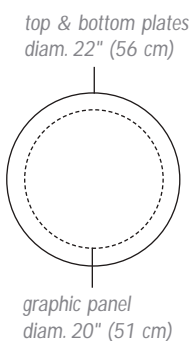

The plates come in a sturdy re-usable carrying box. The plastic handle makes it convenient to take on the go. One box can hold one set of top and bottom plates, or one middle plate.

The wrap is vertically connected with Velcro tape and attached to the plates with magnetic tape. The magnetic tape on the top and bottom of the wrap is cut 1" (2.5 cm) shorter as not to overlap the Velcro tape.

The two vertical ends of the wrap join to each other by overlapping Velcro tape A onto tape B.