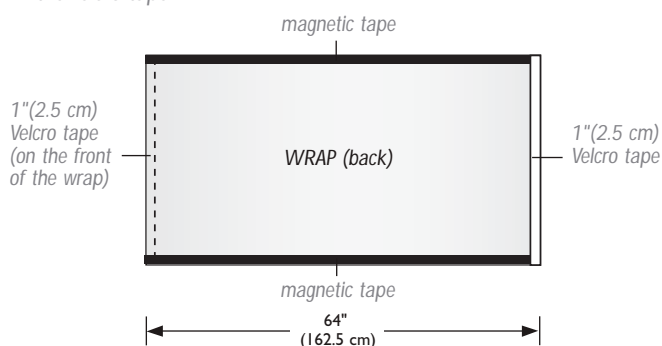

SPECIFICATIONS

RoundUp, set of top and bottom plates in light grey, w. magnetic tape attached. Other colours available. Panel wrap not included.

45610 Set of Top & Bottom Plates, Light Grey, diam. 22" (56 cm)

Plate material: ABS plastic

Wrap: Various graphic panel options, Frontrunner, or transparent panel. Attached with magnetic strips on top & bottom edges and Velcro tape to connect wrap vertically. The standard thickness is 0.03", but varies depending on application.

Packaging: Nylon bag or carton box with carrying handle for plates and carton box for panel wrap

OPTIONAL PARTS & ACCESSORIES

- 45611 Bottom Plate, Light Grey, diam. 22" (56 cm)
- 45612 Top Plate, Light Grey, diam. 22" (56 cm)
- 45613 Middle Plate, Light Grey, diam. 22" (56 cm)
- 46115 Frontrunner Wrap, Black (*indicate height, max. 48" / 122 cm*)
- 45625 Transparent Panel Wrap incl. bottom shelf (Grey / Black) (*indicate height, max. 48" / 122 cm*)
- 45617 Nylon Bag, Padded, Black

The wrap is vertically connected with Velcro tape and attached to the plates with magnetic tape. The magnetic tape on the top and bottom of the wrap is cut 1" (2.5 cm) shorter as not to overlap the Velcro tape.