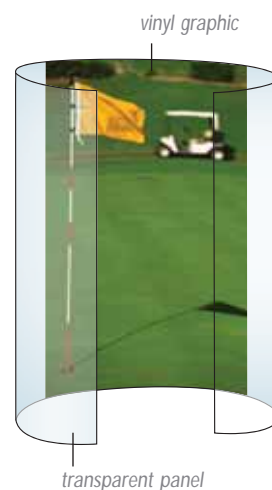

Vinyl graphic can be mounted on the transparent panel to add a dynamic look to your showcase.