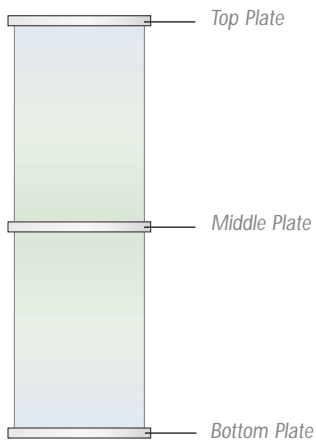

The wrap is vertically connected with Velcro tape and attached to the plates with magnetic tape. The magnetic tape on the top and bottom of the wrap is cut 1" (2.5 cm) shorter as not to overlap the Velcro tape.

The two vertical ends of the wrap join to each other by overlapping Velcro tape A onto tape B.

ROUNDUP

WRAP: Customized height

The wrap can be customized to desired height. For height above 60" (152.4 cm), it's recommended to split the display using a Middle Plate.

Graphics define the height of the unit.

PLATES: ABS plastic

TOP PLATE
w. connecting ring underneath

MIDDLE PLATE
w. connecting ring on both sides

BOTTOM PLATE
w. connecting ring on top side

SET-UP COMBINATIONS: Single or Stacked

You can create your own displays by combining wraps and plates. It's as quick to assemble as it is easy to exchange panels. With the help of Middle Plates you can change the set-up configuration or just add-on when the need arises.