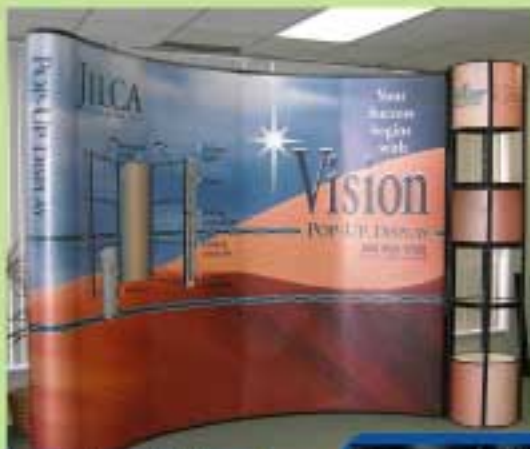

REVOLUTIONARY

Twister Showcase Display

Twister is a showcase and a communications medium rolled into one. Your product and your message & graphic can be displayed at the same time. In a tradeshow booth or a point of purchase application, this system is your solution for showing off your product.

Best of all, the system is very portable. Simply twist the unit upward using both hands and the unit is erected with one graceful movement. To pack, reverse the motion and the unit folds down into a small package.

The Twister comes in one diameter of 18" and in two heights, a 6 tier unit at 6.5' and a 7 tier unit at 8'.

The system comes with clear plastic shelves. An optional hardshell case with wheels will not only make transporting the Twister easier but will also protect your valuable investment.